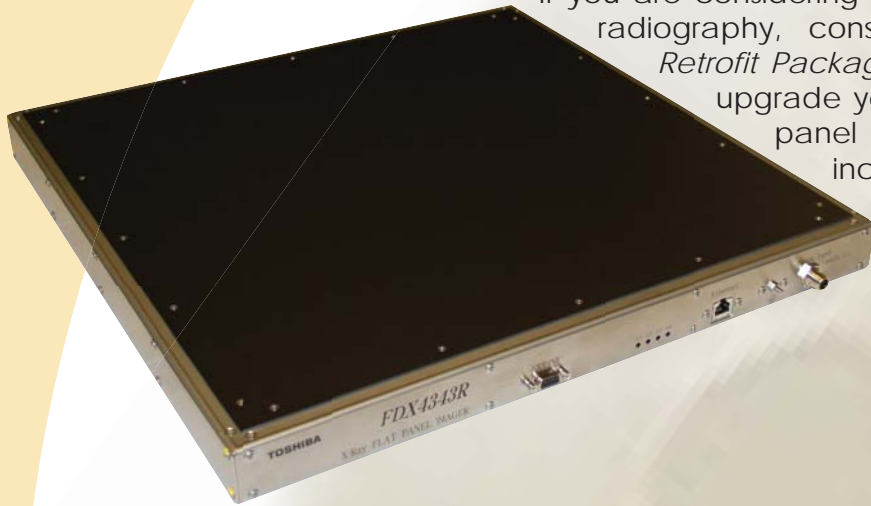

DELWORKS VETERINARY DR

Upgrade Package

If you are considering transitioning your practice to digital radiography, consider the *DelWorks Veterinary DR Retrofit Package*, the easy and affordable way to upgrade your existing imaging system to a flat panel (DR) digital system. This upgrade kit includes a Cesium (CsI) flat panel detector that is easy to install and will consistently provide high quality, professional images.

The user-friendly DelWorks Veterinary specific acquisition software is easy to operate and features a wide range of tools for a variety of image manipulations. After exposure, images display in less than 1 second on the TFT color LCD clinical review display with touch screen interface. This DICOM compliant, high definition display provides more accurate grayscales and better contrast than standard monitors.